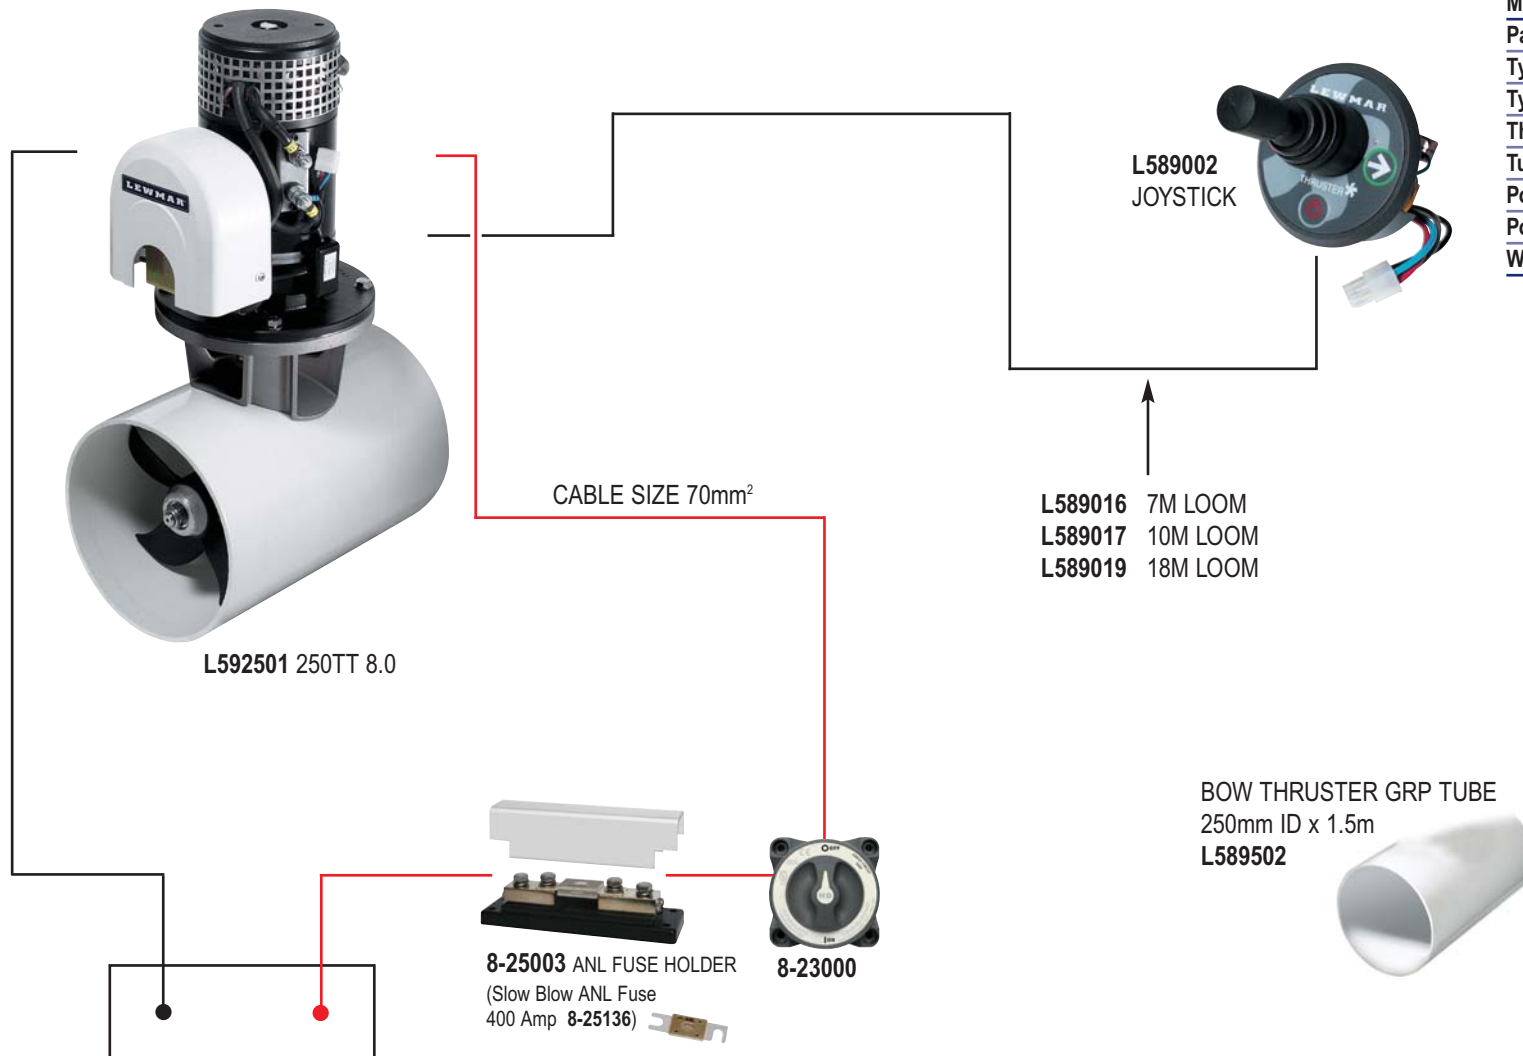

Model	250TT
Part No.	L592501
Typical Boat Size Open	17 - 23m (56' - 75')
Typical Boat Size Fly	15 - 22m (49' - 72')
Thrust	140kg (308lbs)
Tunnel ID	250mm (9.84")
Power	8kw (10.8hp)
Power Consumption	433A
Weight	46kg (102lb)