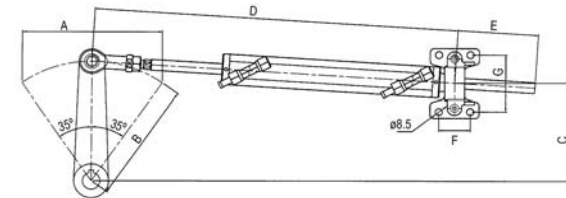

WARNING
For system requirement the rudder torque must be calculated using the formula on the Rudder Torque Calculation Information Sheet this will indicate which system number you require.

3/8" OD Nylon Tube

4-47070
Sold per metre

Alternative Outboard Hydraulic Hose Kits

Hose kits are sold as pairs of hoses in increments of 0.50m from 0.50m to 9.00m

4-47027 = 0.50m	4-47036 = 5.00m
4-47028 = 1.00m	4-47037 = 5.50m
4-47029 = 1.50m	4-47038 = 6.00m
4-47030 = 2.00m	4-47039 = 6.50m
4-47031 = 2.50m	4-47040 = 7.00m
4-47032 = 3.00m	4-47041 = 7.50m
4-47033 = 3.50m	4-47042 = 8.00m
4-47034 = 4.00m	4-47043 = 8.50m
4-47035 = 4.50m	4-47044 = 9.00m

Application Guide

Max Boat Length	Hull Type	No. of Engines	Max Torque	Use System
13.4m (44ft)	Planing	1	Up to 111kgm 9652 lbs. in.	System 4 or 5
15.2m (50ft)	Planing	2	Up to 111kgm 9652 lbs. in.	System 5
11.6m (38ft)	Displacement	2	Up to 111kgm 9652 lbs. in.	System 4 or 5
13.4m (44ft)	Displacement	2	Up to 111kgm 9652 lbs. in.	System 5

A	228mm - 9"
B	199mm - 7.8"
C	163mm - 6.4"
D	587mm - 22.9"
E	132.5mm - 5.2"
F	40mm - 1.6"
G	105mm - 4.1"

Helm Pump

4-48010

Displacement = 33cc 7 pistons

Hydraulic Oil

4-47067 x 2

Steering Wheel

Various styles of steering wheels are available, please see the full Aquafax range.