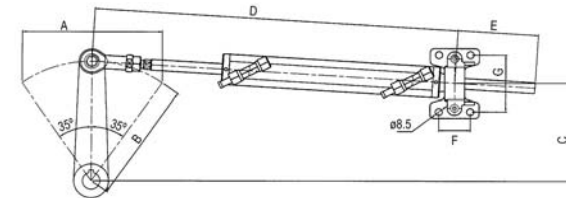

WARNING
For system requirement the rudder torque must be calculated using the formula on the Rudder Torque Calculation Information Sheet this will indicate which system number you require.

3/8" OD Nylon Tube

4-47070
Sold per metre

Alternative Outboard Hydraulic Hose Kits

Hose kits are sold as pairs of hoses in increments of 0.50m from 0.50m to 9.00m

4-47027 = 0.50m	4-47036 = 5.00m
4-47028 = 1.00m	4-47037 = 5.50m
4-47029 = 1.50m	4-47038 = 6.00m
4-47030 = 2.00m	4-47039 = 6.50m
4-47031 = 2.50m	4-47040 = 7.00m
4-47032 = 3.00m	4-47041 = 7.50m
4-47033 = 3.50m	4-47042 = 8.00m
4-47034 = 4.00m	4-47043 = 8.50m
4-47035 = 4.50m	4-47044 = 9.00m

Application Guide

Max Boat Length	Hull Type	No. of Engines	Max Torque	Use System
16.0m (58ft)	Planing	1	Up to 147kgm 12816 lbs. in.	System 6
18.3m (60ft)	Planing	2	Up to 147kgm 12816 lbs. in.	System 6
14.0m (46ft)	Displacement	2	Up to 147kgm 12816 lbs. in.	System 6
18.3m (60ft)	Displacement	2	Up to 147kgm 12816 lbs. in.	System 6

A	187mm - 7.3"
B	163mm - 6.4"
C	134mm - 5.2"
D	506mm - 19.9"
E	107mm - 4.2"
F	40mm - 1.6"
G	125mm - 4.9"

Helm Pump

Displacement = 39cc 7 pistons

Hydraulic Oil

4-47067 x 2

Steering Wheel

Various styles of steering wheels are available, please see the full Aquafax range.