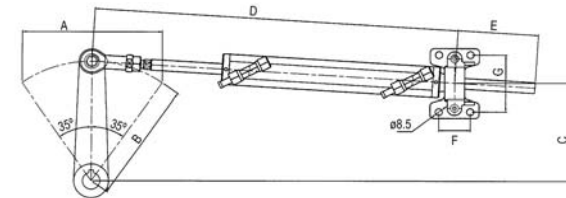

### Alternative Outboard Hydraulic Hose Kits

Hose kits are sold as pairs of hoses in increments of 0.50m from 0.50m to 9.00m

4-47027 = 0.50m	4-47036 = 5.00m
4-47028 = 1.00m	4-47037 = 5.50m
4-47029 = 1.50m	4-47038 = 6.00m
4-47030 = 2.00m	4-47039 = 6.50m
4-47031 = 2.50m	4-47040 = 7.00m
4-47032 = 3.00m	4-47041 = 7.50m
4-47033 = 3.50m	4-47042 = 8.00m
4-47034 = 4.00m	4-47043 = 8.50m
4-47035 = 4.50m	4-47044 = 9.00m

## Application Guide

Max Boat Length	Hull Type	No. of Engines	Max Torque	Use System
11.6m (38ft)	Planing	1	Up to 87kgm 7565 lbs. in.	<b>System 2 or 3</b>
13.4m (44ft)	Planing	2	Up to 87kgm 7565 lbs. in.	<b>System 3</b>
9.7m (32ft)	Displacement	1	Up to 87kgm 7565 lbs. in.	<b>System 2 or 3</b>
11.6m (38ft)	Displacement	2	Up to 87kgm 7565 lbs. in.	<b>System 3</b>

A	178mm - 7"
B	155mm - 6.1"
C	127mm - 5"
D	512mm - 20"
E	107.5mm - 4.2"
F	40mm - 1.6"
G	105mm - 4.1"