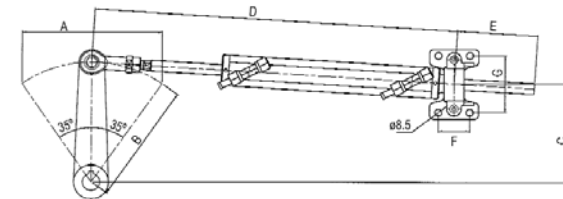

## Alternative Outboard Hydraulic Hose Kits

Hose kits are sold as pairs of hoses in increments of 0.50m from 0.50m to 9.00m

4-47027 = 0.50m	4-47036 = 5.00m
4-47028 = 1.00m	4-47037 = 5.50m
4-47029 = 1.50m	4-47038 = 6.00m
4-47030 = 2.00m	4-47039 = 6.50m
4-47031 = 2.50m	4-47040 = 7.00m
4-47032 = 3.00m	4-47041 = 7.50m
4-47033 = 3.50m	4-47042 = 8.00m
4-47034 = 4.00m	4-47043 = 8.50m
4-47035 = 4.50m	4-47044 = 9.00m

## Application Guide

Max Boat Length	Hull Type	No. of Engines	Max Torque	Use System
11.6m (38ft)	Planing	1	Up to 87kgm 7565 lbs. in.	<b>System 2 or 3</b>
13.4m (44ft)	Planing	2	Up to 87kgm 7565 lbs. in.	<b>System 3</b>
9.7m (32ft)	Displacement	1	Up to 87kgm 7565 lbs. in.	<b>System 2 or 3</b>
11.6m (38ft)	Displacement	2	Up to 87kgm 7565 lbs. in.	<b>System 3</b>

A	178mm - 7"
B	155mm - 6.1"
C	127mm - 5"
D	512mm - 20"
E	107.5mm - 4.2"
F	40mm - 1.6"
G	105mm - 4.1"