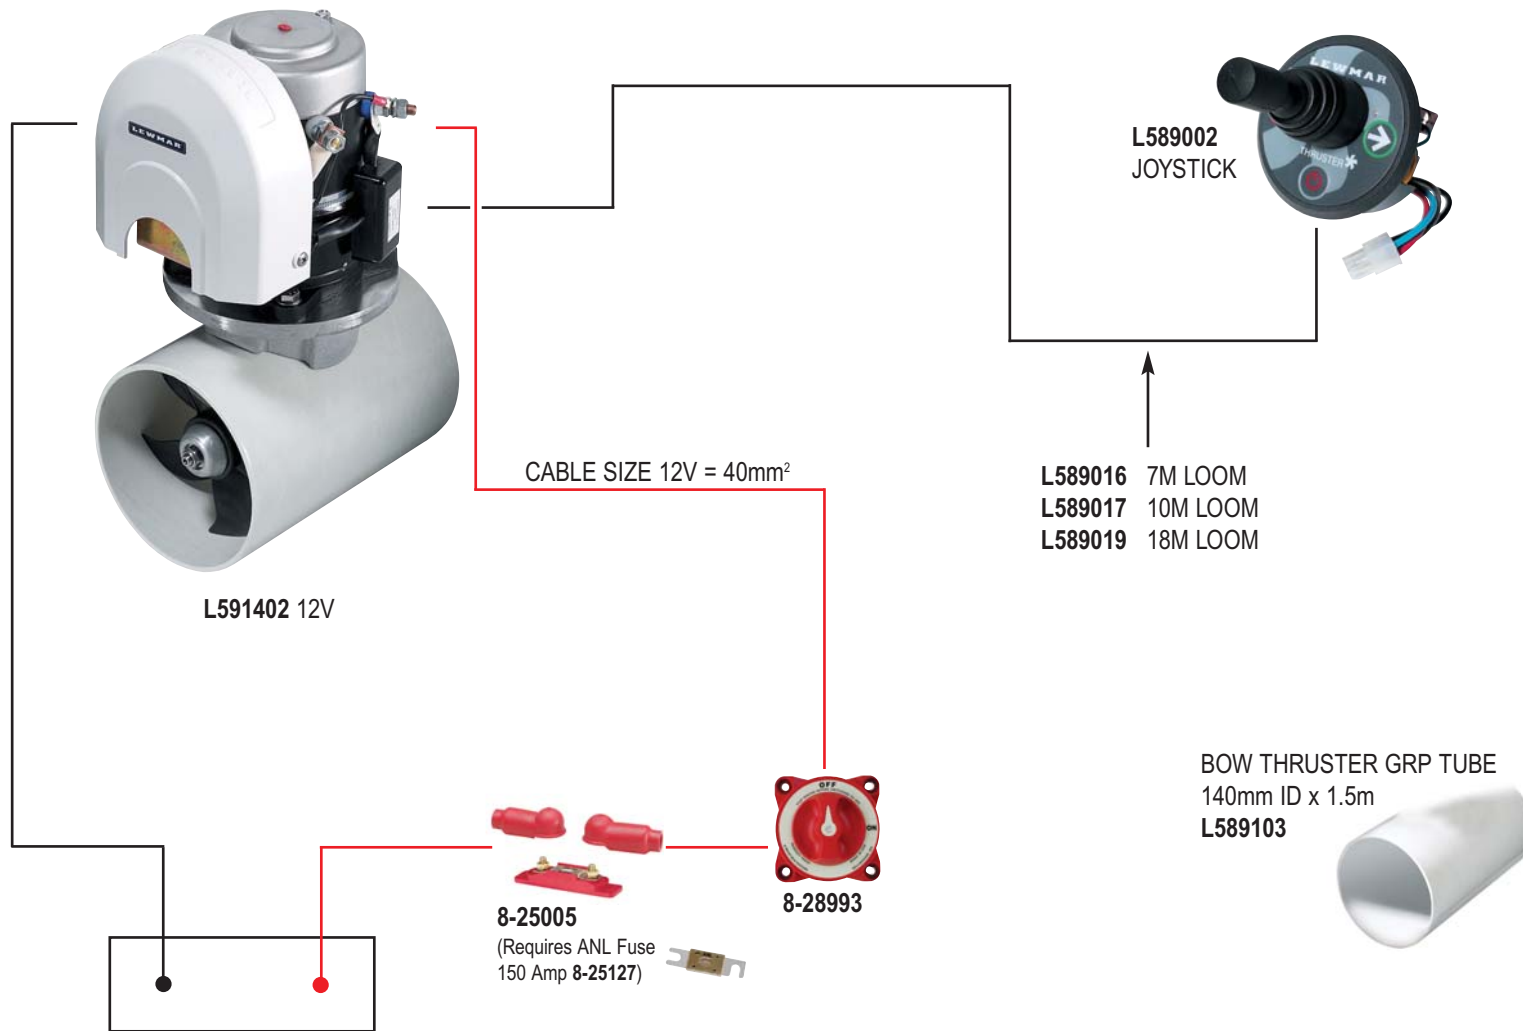

Model	140TT
Part No.	L591402
Typical Boat Size Open	6 - 12m (20' - 39')
Typical Boat Size Fly	6 - 10m (20' - 33')
Thrust	37kg (81lbs)
Tunnel ID	140mm (5.5")
Power	2.0kW (2.7hp)
Power Consumption 12V	273A
Weight	13kg (29lb)