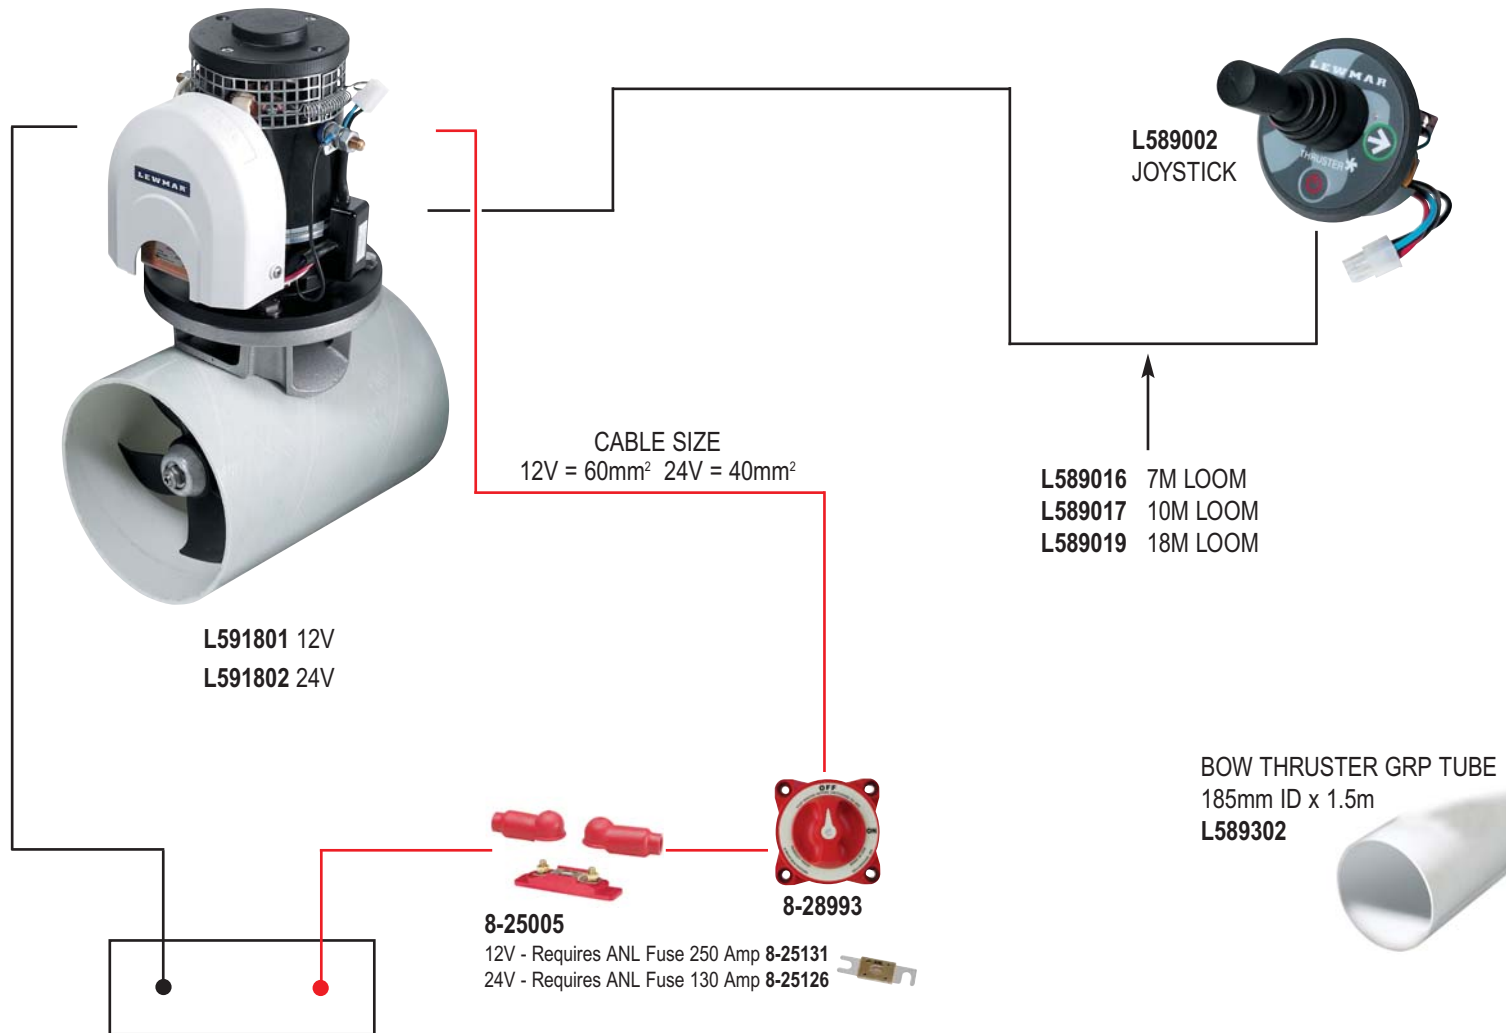

Model	185TT
Part No.	L591801 (12V) L591802 (24V)
Typical Boat Size Open	11 - 14m (36' - 46')
Typical Boat Size Fly	9 - 12m (30' - 39')
Thrust	58kg (128lbs)
Tunnel ID	185mm (7.28")
Power	3kw (4hp)
Power Consumption 12V	350A
Power Consumption 24V	175A
Weight	20kg (43lb)