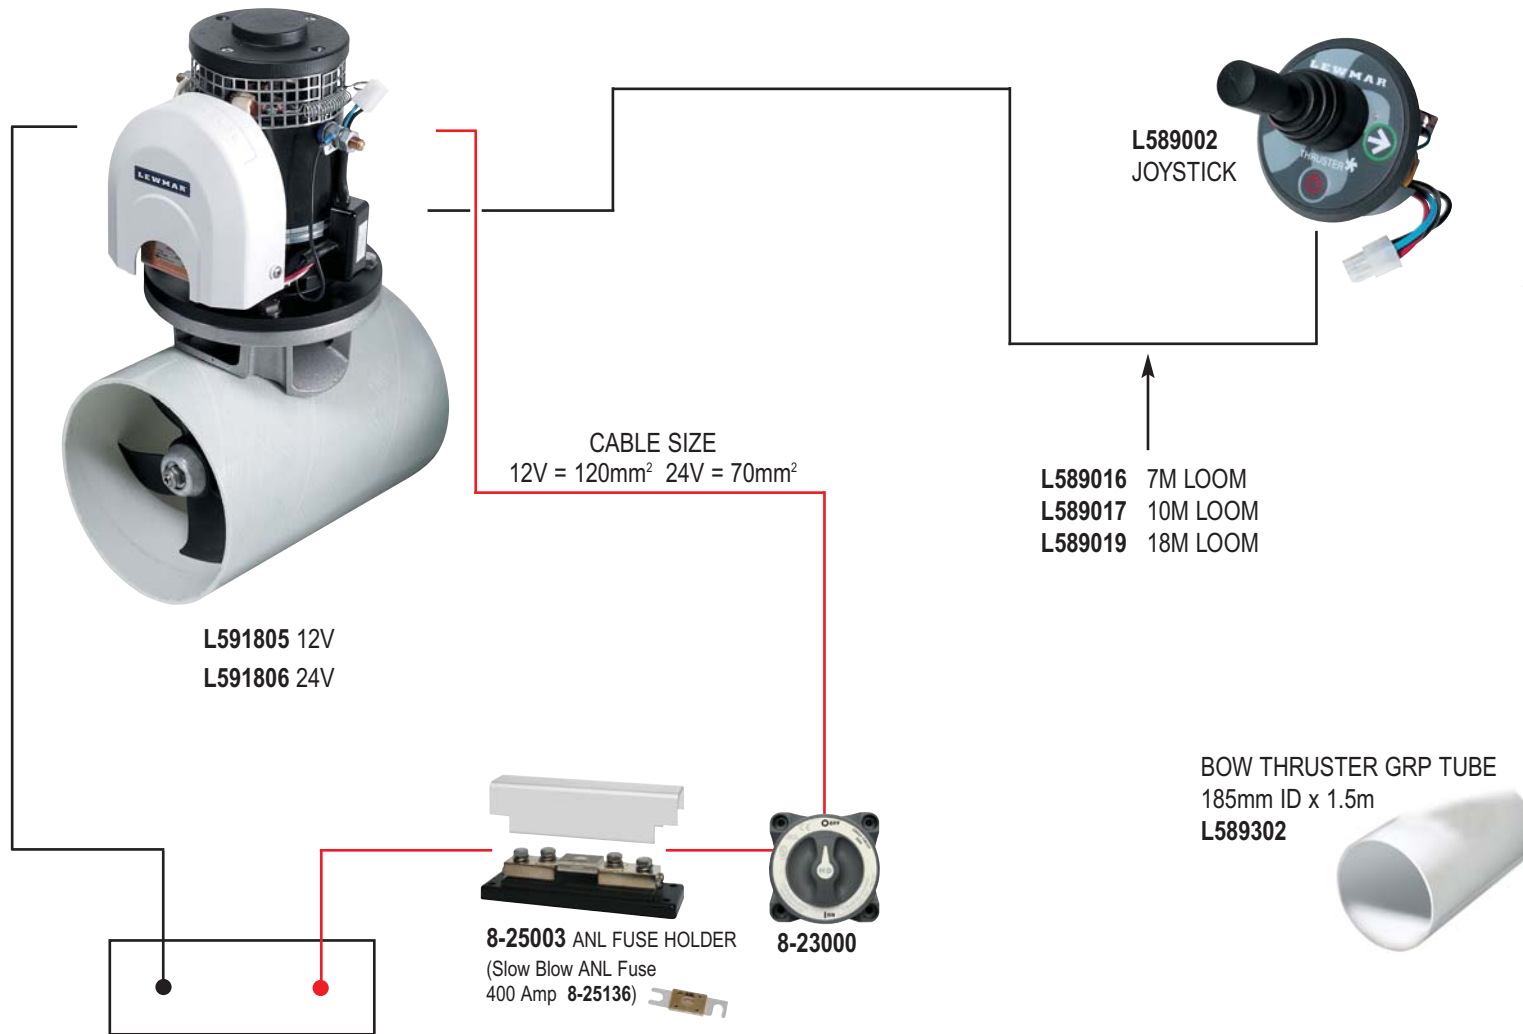

Model	185TT
Part No.	L591805 (12V) L591806 (24V)
Typical Boat Size Open	14 - 19m (46' - 62')
Typical Boat Size Fly	12 - 17m (39' - 56')
Thrust	97kg (213lbs)
Tunnel ID	185mm (7.28")
Power	6kw (8hp)
Power Consumption 12V	600A
Power Consumption 24V	420A
Weight	27kg (59lb)