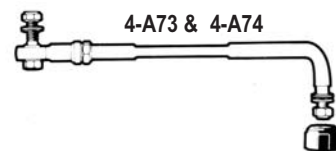

Aquafax

Mechanical steering system for a boat with engines that do not exceed the maximum horsepower rating of the boat

You will need the following:

- 1 x Steering helm
- 1 x Mounting bezel kit
- 1 x Steering cable (2 cables reqd for 4-T72FC)
- 1 x Steering wheel
- 1 x Engine connection kit (optional)

See also the Aquafax range of Steering System Accessories

Aquafax Limited.
14 Dencora Way, Sundon Business Park,
Luton, Beds LU3 3HP
Tel: (01582) 568700 Fax: (01582) 568720
E-mail: sales@aquafax.co.uk
Website: www.aquafax.co.uk

4-T71FC/72FC Features and Technical Information

- All stainless steel output end of cable as per ABYC P17 safety standards
- Corrosion resistant materials
- Features planetary gear design
- Particularly suitable where clearance is limited
- Lock to lock steering wheel turns: approx 3.8
- Stroke: 230mm (9")
- Minimum steering cable bend radius: 200mm (7.9")
- Maximum operating load at tiller end: 3300N (340kg: 750lbs)
- Exceeds EN 28848 safety standards

Note: 4-T72FC Helm requires 2 x M66 Cables

M66 Steering Cable

4-M66-07 = 7ft	4-M66-24 = 24ft
4-M66-08 = 8ft	4-M66-25 = 25ft
4-M66-09 = 9ft	4-M66-26 = 26ft
4-M66-10 = 10ft	4-M66-27 = 27ft
4-M66-11 = 11ft	4-M66-28 = 28ft
4-M66-12 = 12ft	4-M66-29 = 29ft
4-M66-13 = 13ft	4-M66-30 = 30ft
4-M66-14 = 14ft	4-M66-31 = 31ft
4-M66-15 = 15ft	4-M66-32 = 32ft
4-M66-16 = 16ft	4-M66-33 = 33ft
4-M66-17 = 17ft	4-M66-34 = 34ft
4-M66-18 = 18ft	4-M66-35 = 35ft
4-M66-19 = 19ft	4-M66-36 = 36ft
4-M66-20 = 20ft	4-M66-37 = 37ft
4-M66-21 = 21ft	4-M66-38 = 38ft
4-M66-22 = 22ft	4-M66-39 = 39ft
4-M66-23 = 23ft	4-M66-40 = 40ft

M66 cables are sold in increments of 1ft from 7ft to 40ft

- 4-A73 Tiller Arm for Mercury Engine
- 4-A74 Tiller Arm for OMC, Johnson Evinrude and most other engines
- 4-A75 Clevis

Boat Application