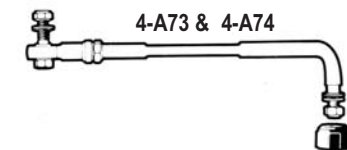

- 4-A73 Tiller Arm for Mercury Engine
- 4-A74 Tiller Arm for OMC, Johnson Evinrude and most other engines
- 4-A75 Clevis

Boat Application

- Outboard: Up to 9m (30ft) boat length
- Inboard: Up to 10.5m (35ft) boat length
- Sterndrive: Up to 10.5m (35ft) boat length

4-T73NRFC Helm suitable for boats that do not exceed 50mph

4-T74NRFC Helm suitable for boats that exceed 50mph